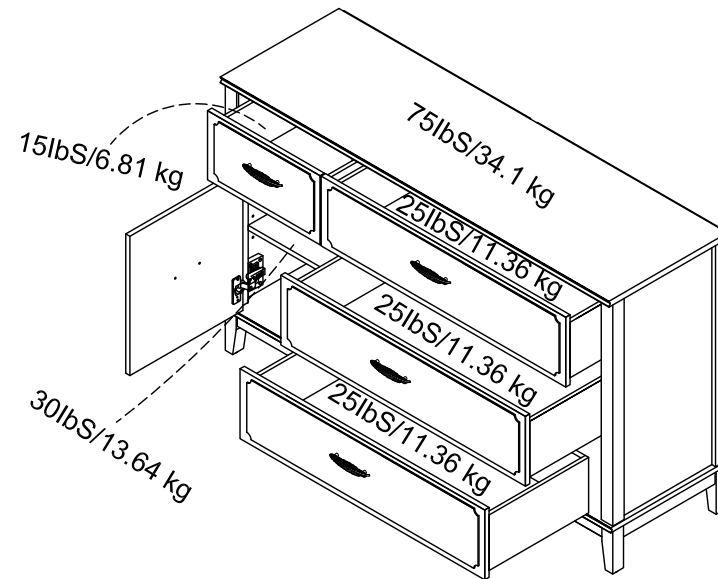

# 2613013/408COM -WIDE DRESSER

Wood Breakdown:  
MDF 84%, PB 0 %.  
Total storage: 7.1 cubic feet

Overall Product Size:  
53.6" W × 16.5" D × 32.9" H  
136cm W × 41.8cm D × 83.5cm H

Maximum Weight Capacities  
Unit Weight: 134.7 lbs. (61.1kg)