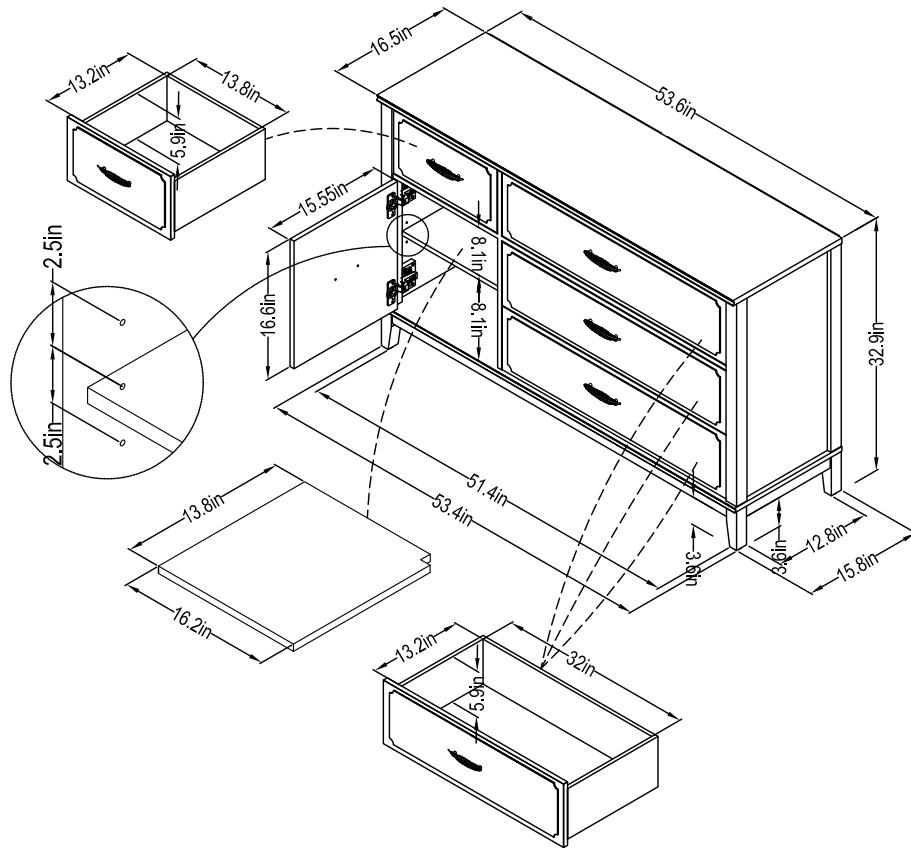

# 2613013/408COM -WIDE DRESSER

Wood Breakdown:  
MDF 84%, PB 0 %.  
Total storage: 7.1 cubic feet

Overall Product Size:  
53.6" W × 16.5" D × 32.9" H  
136cm W × 41.8cm D × 83.5cm H

Maximum Weight Capacities  
Unit Weight: 134.7 lbs. (61.1kg)